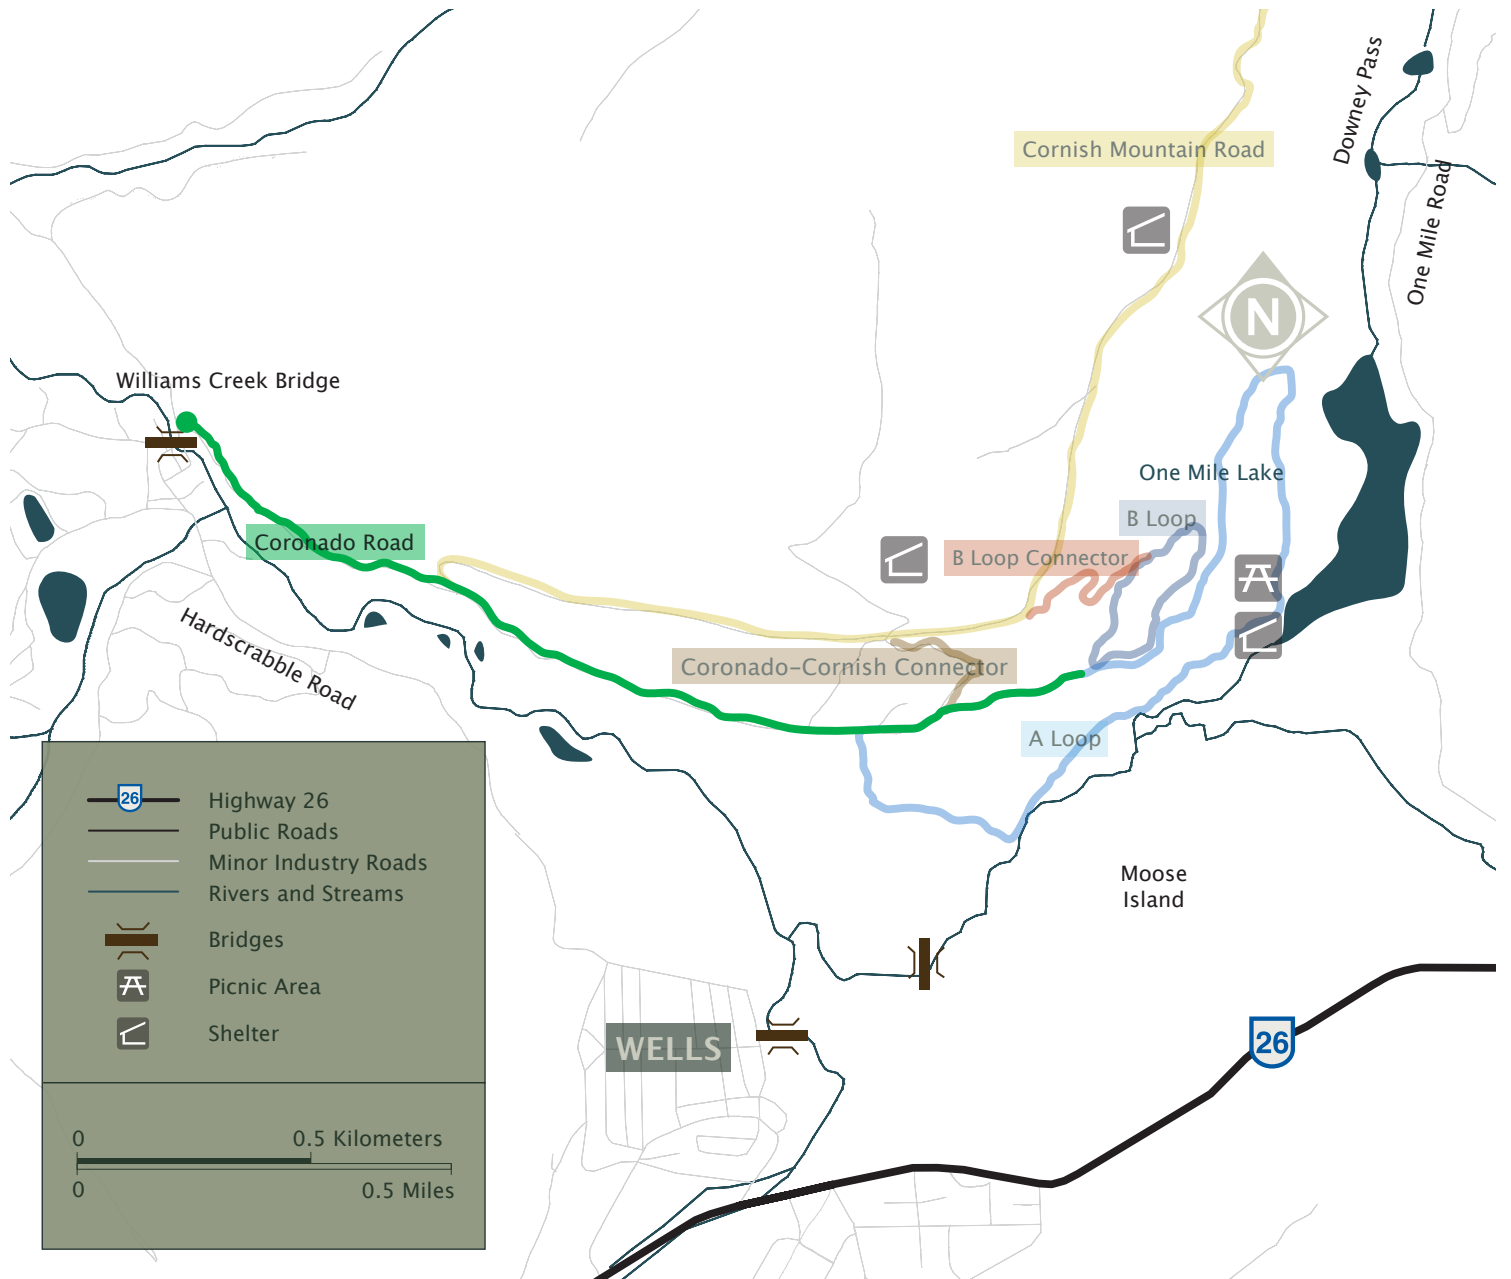

Coronado Road

Trail length: 2.2 km

Permitted trail usage: hike/bike, ski/snowshoe

	Highway 26
	Public Roads
	Minor Industry Roads
	Rivers and Streams
	Bridges
	Picnic Area
	Shelter

0	0.5 Kilometers
0	0.5 Miles